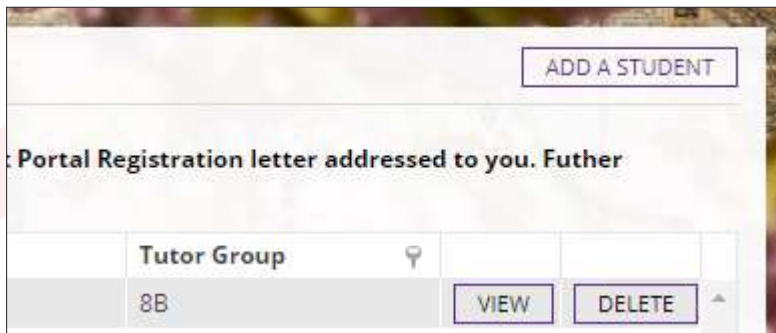

A complete and intuitive school system

SCHOOL SYNERGY

Adding Additional Children

If you have more than one child at school, they can be easily added to the Parent Portal.

Once you are logged into the Parent Portal, select 'Students' from the menu.

PARENT PORTAL

Home | Students | School Calendar | Parent Letters | Comr

All children linked to your account are listed on this page.

Click 'Add a Student'.

Use the code from your child's registration letter and their date of birth to add children to your account.