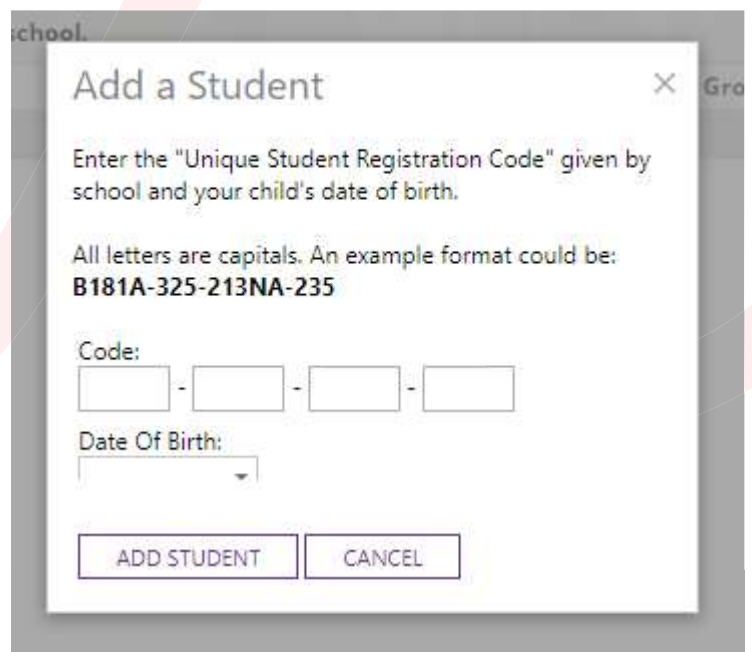

A complete and intuitive school system

SCHOOL SYNERGY

Adding Additional Children

If you have more than one child at school, they can be easily added to the Parent Portal.

Once you are logged into the Parent Portal, select 'Students' from the menu.

PARENT PORTAL

Home | Students | School Calendar | Parent Letters | Comr

All children linked to your account are listed on this page.

Click 'Add a Student'.

Use the code from your child's registration letter and their date of birth to add children to your account.

Once added, they will appear on the main Parent Portal menu bar.

A complete and intuitive school system

SCHOOL SYNERGY

The Parent Portal

The Parent Portal is a single place where you can view school information for your children. The homepage displays the school calendar, letters that have been shared with you and home parent communication.